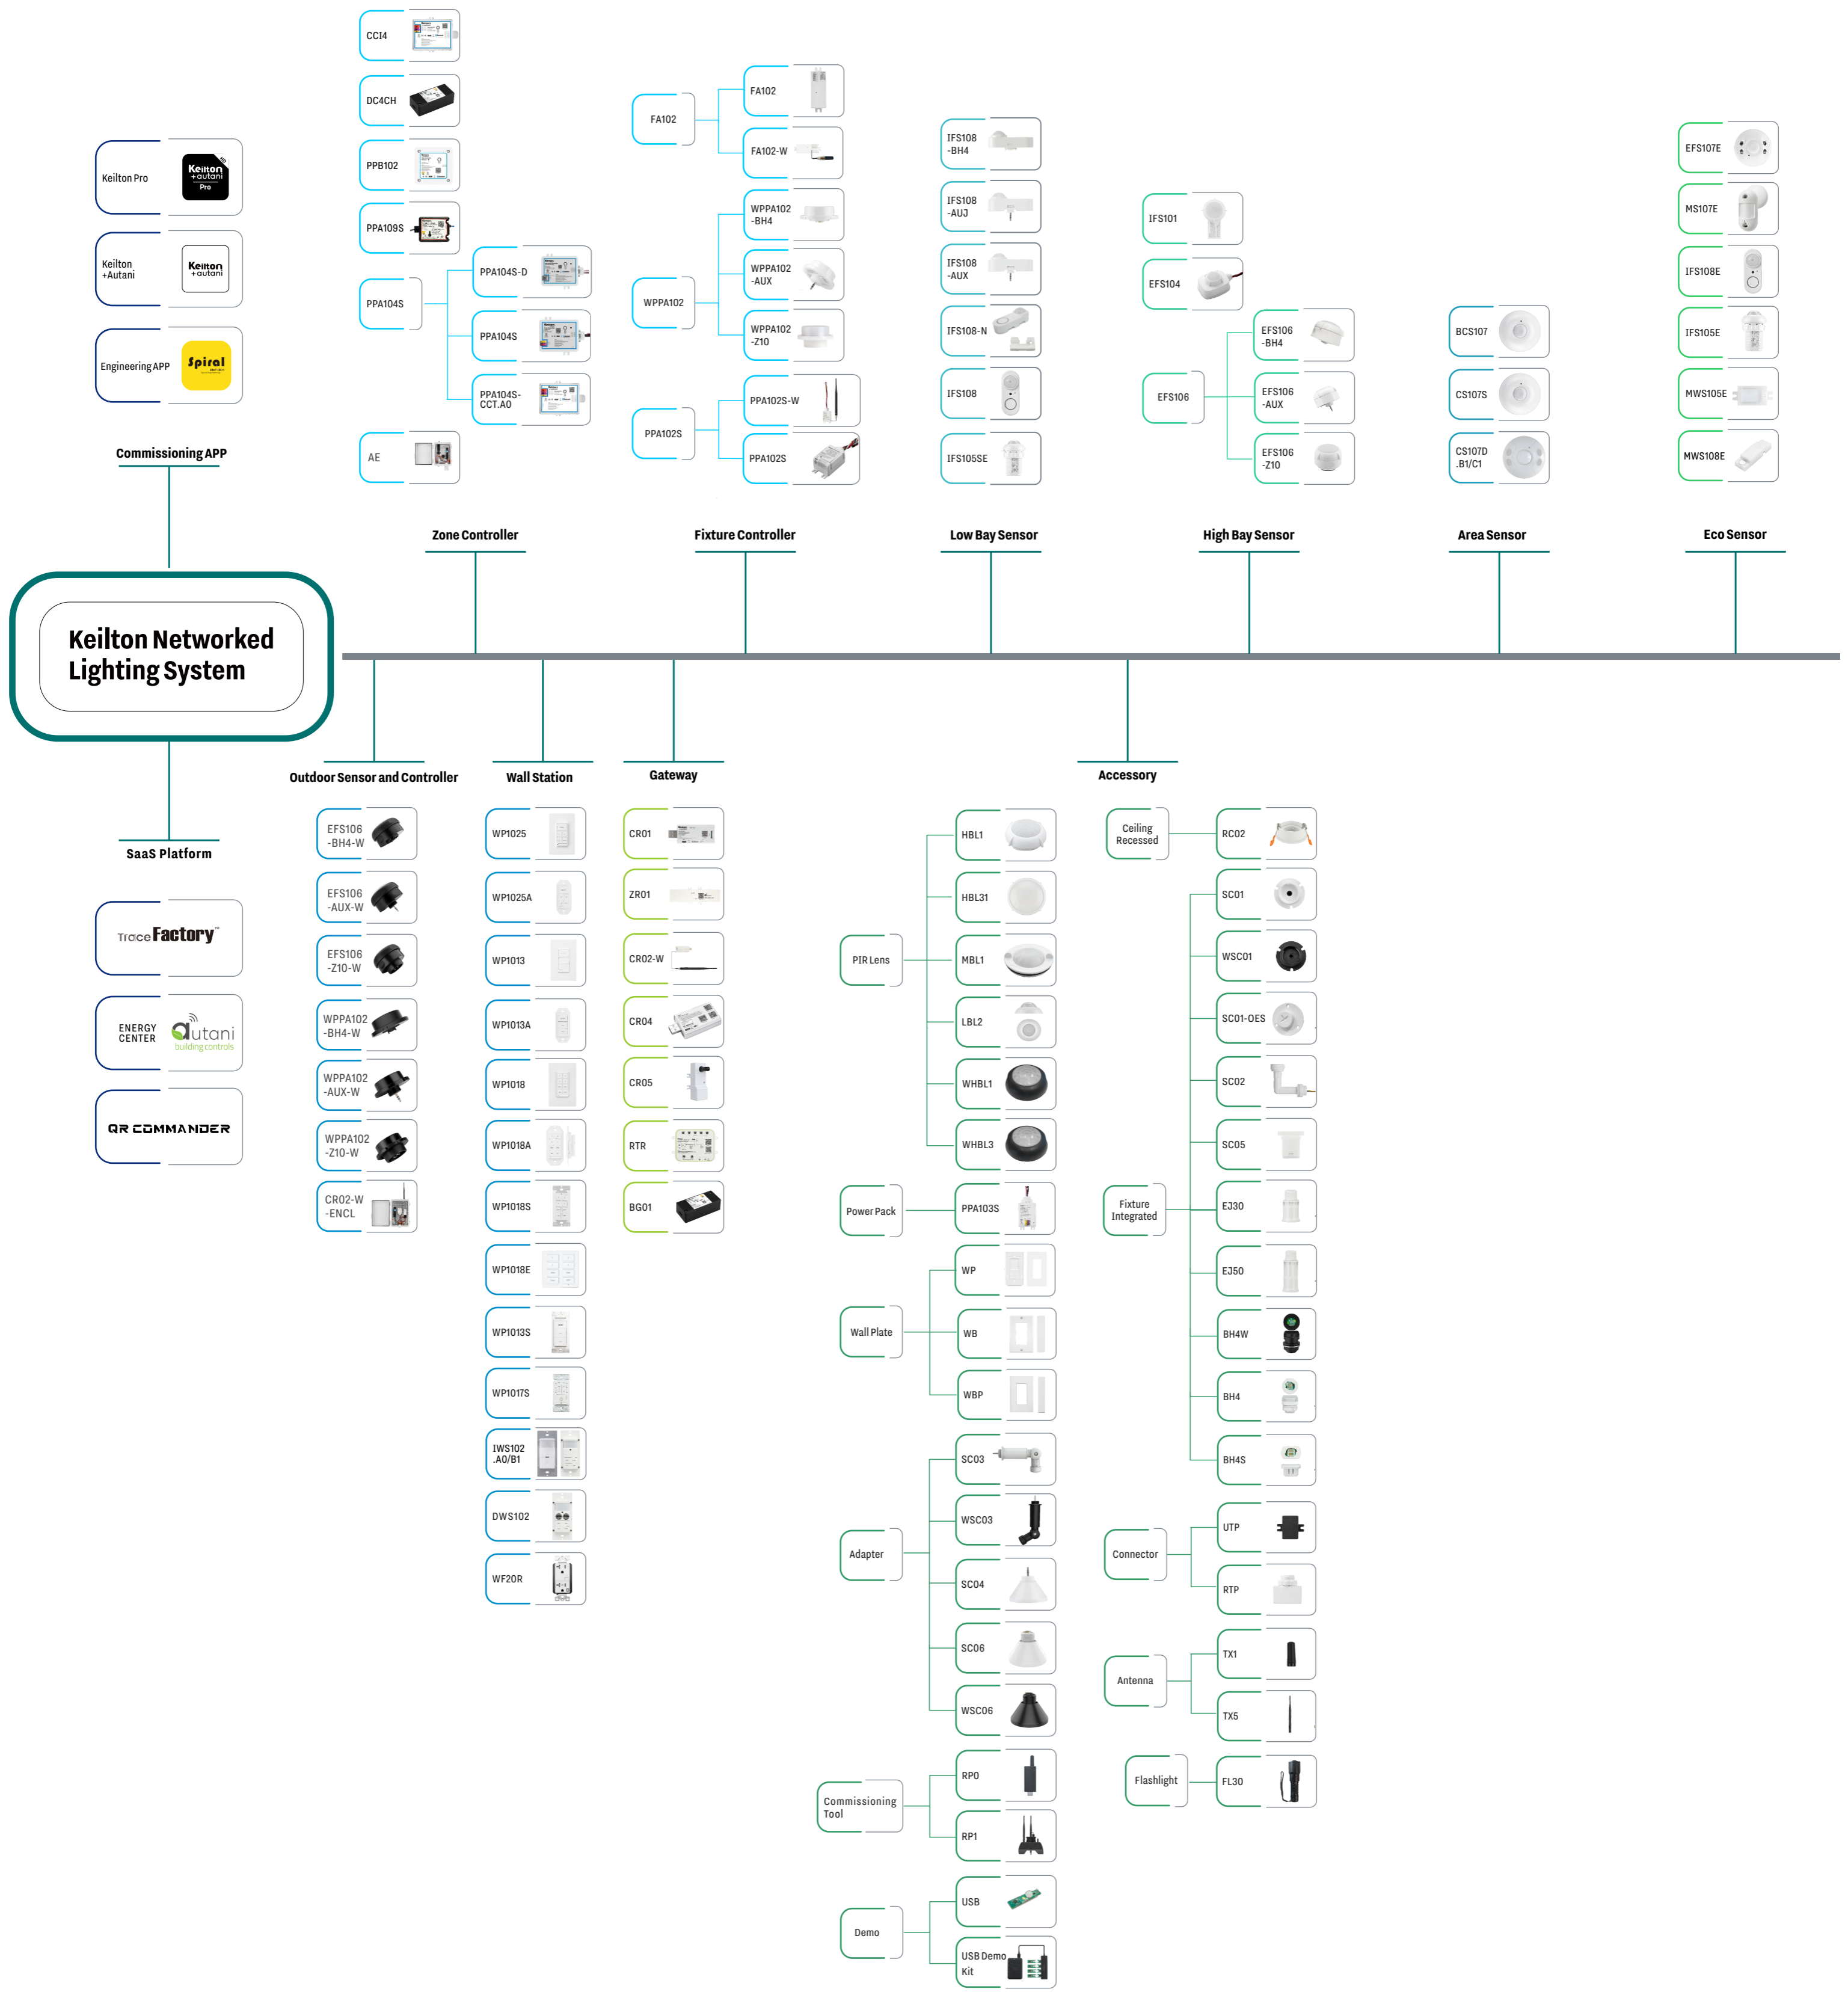

APPLICATION GUIDE

LUMINAIRES												
OEM Solution												
Retrofit Solution